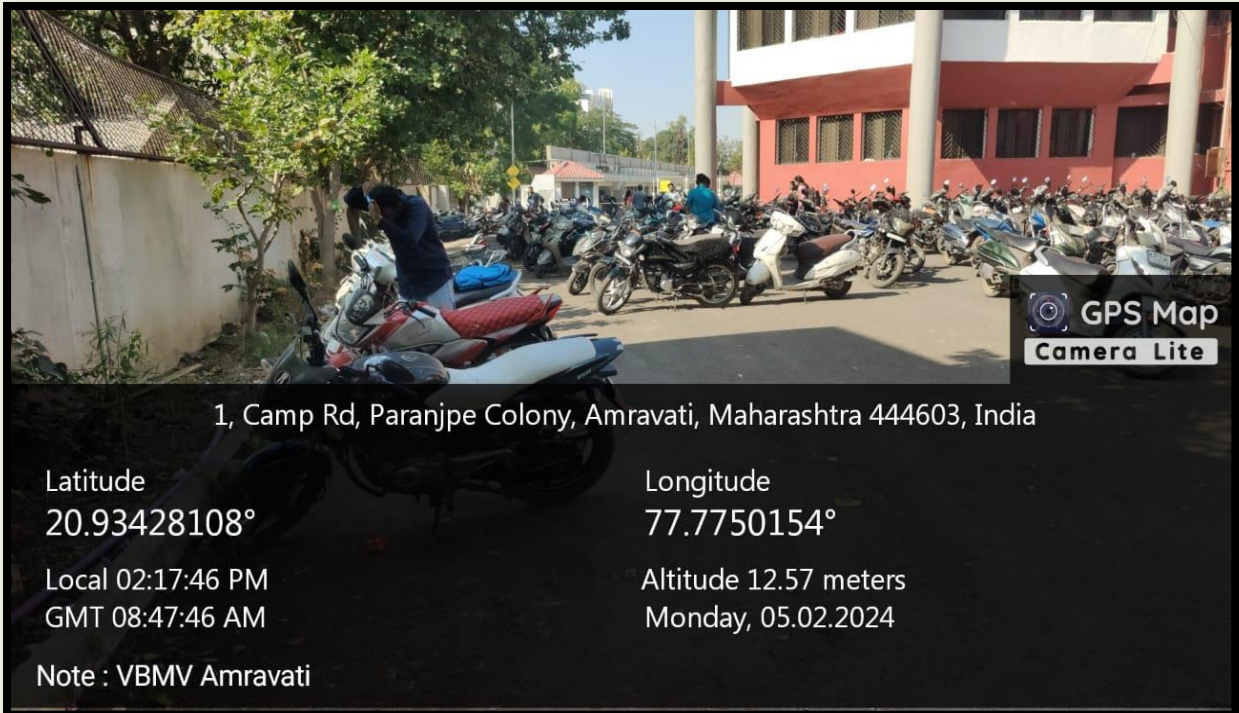

1, Camp Rd, Paranjpe Colony, Amravati, Maharashtra 444603, India

Latitude
20.93428108°

Longitude
77.7750154°

Local 02:17:46 PM
GMT 08:47:46 AM

Altitude 12.57 meters
Monday, 05.02.2024

Note : VBMV Amravati

Prof. R.G. BANSOD
Coordinator
Internal Disbursement Cell
Vidya Bharati Mahavidyalaya
Camp, Amravati - 444602 (M.S.)

Principal
Principal
Vidya Bharati Mahavidyalaya
Amravati.