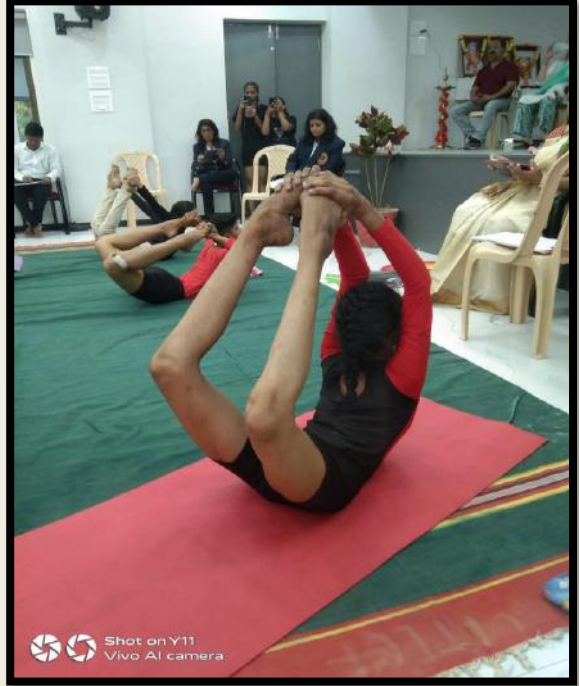

Prof. P. G. BANSOD
Co-ordinator
Internal Quality Assurance Cell
Vidya Bharati Mahavidyalaya
Camp, Amravati-431002 (M.S.)

Principal
Principal
Vidya Bharati Mahavidyalaya
Amravati.